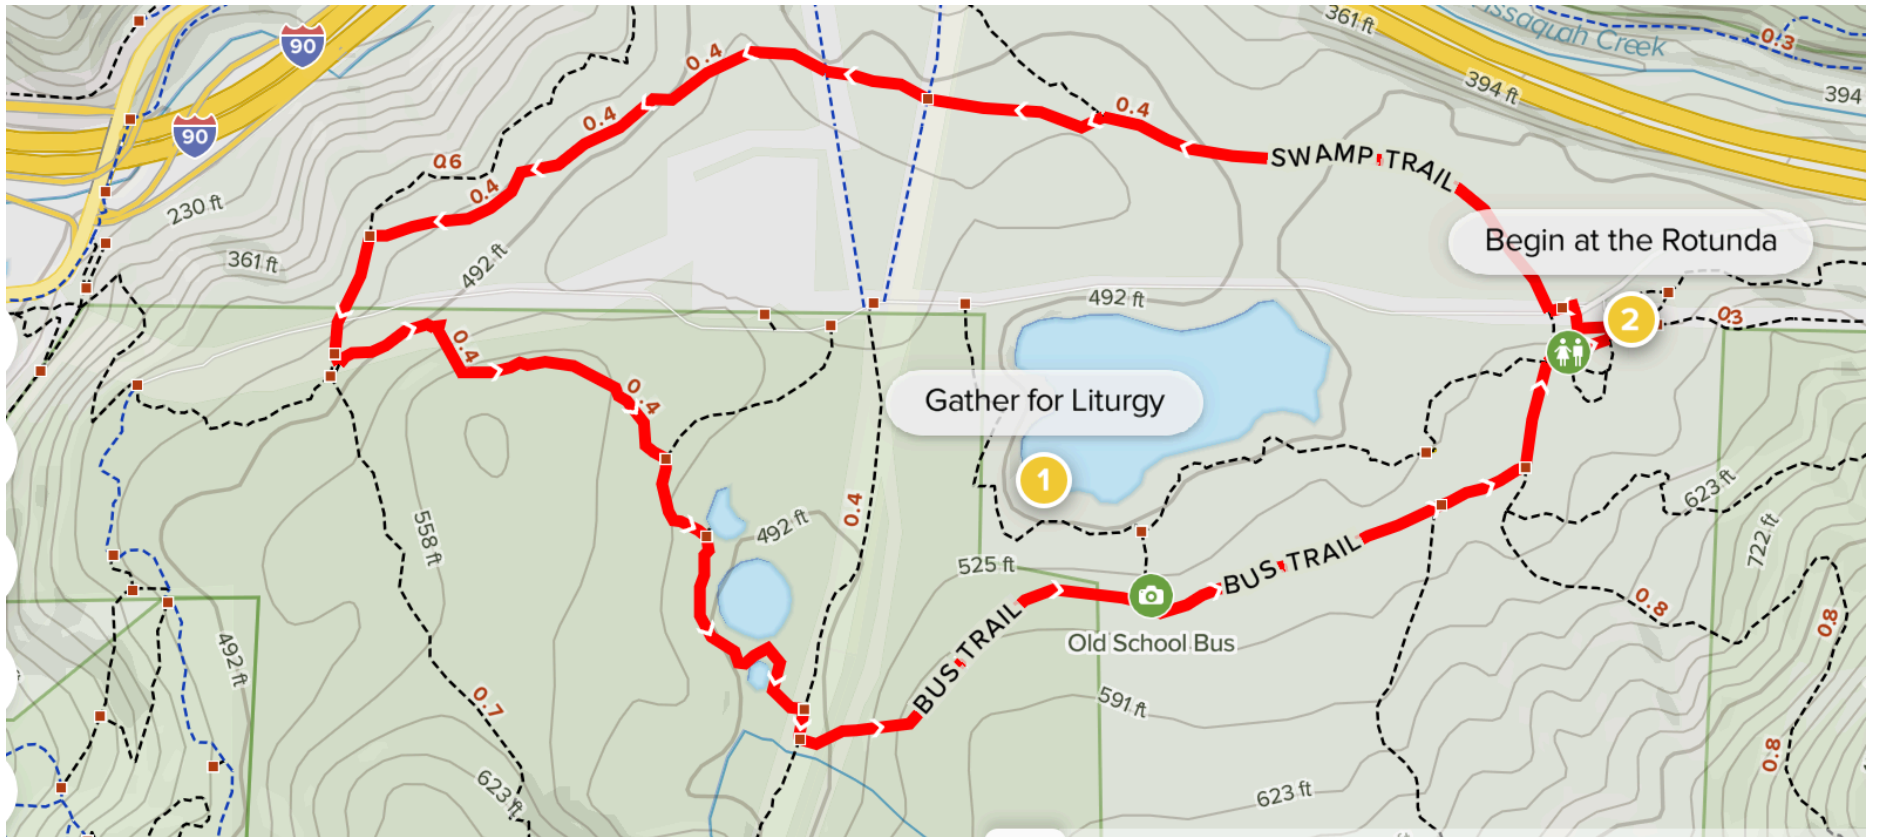

# INTERGENERATIONAL HIKE - SUNDAY, FEBRUARY 27

Saint Mark's at Swamp, Ruths Kees and Big Tree and Bus Trail Loop

Scale 1: 18857 Datum WGS84

Gain: **78 ft** Loss: **79 ft**