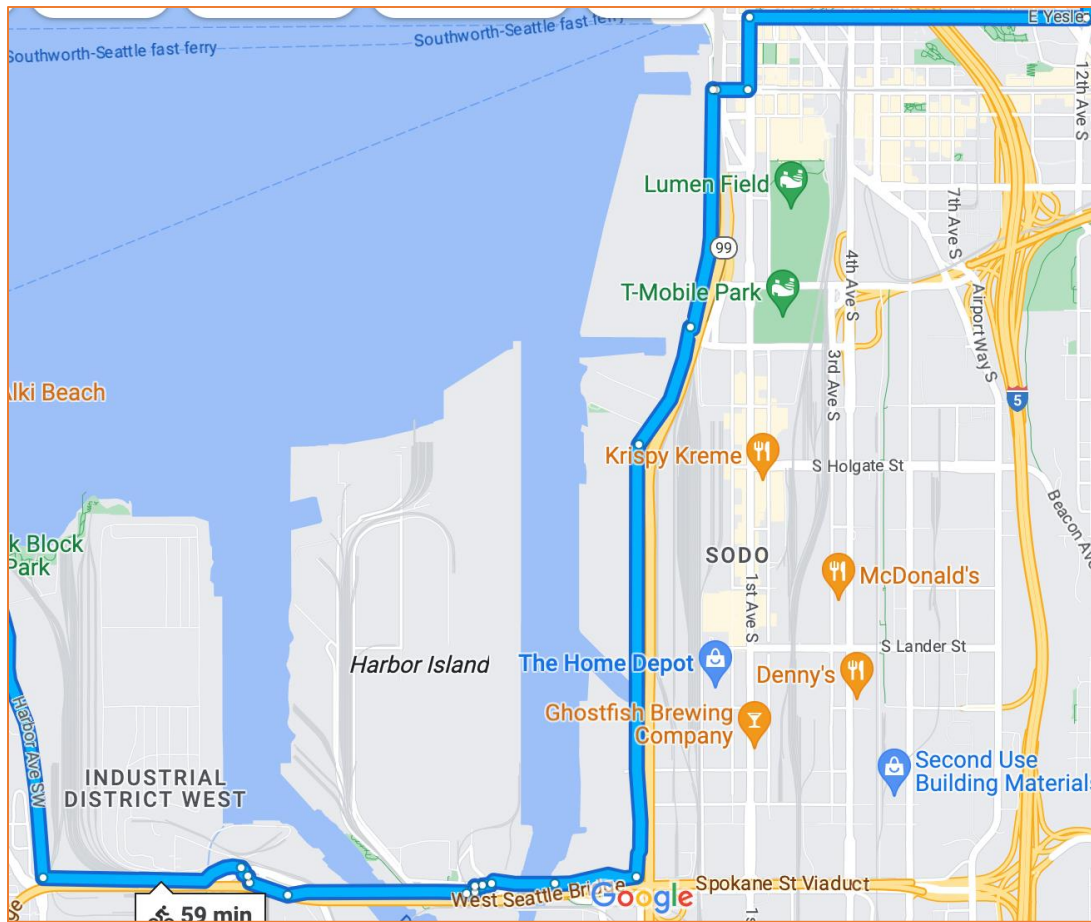

# Part 1: SMC to Yesler

# Part II: Yesler to Downtown and West Seattle Lower Bridge

## Part III: Jack Block to Alki Beach