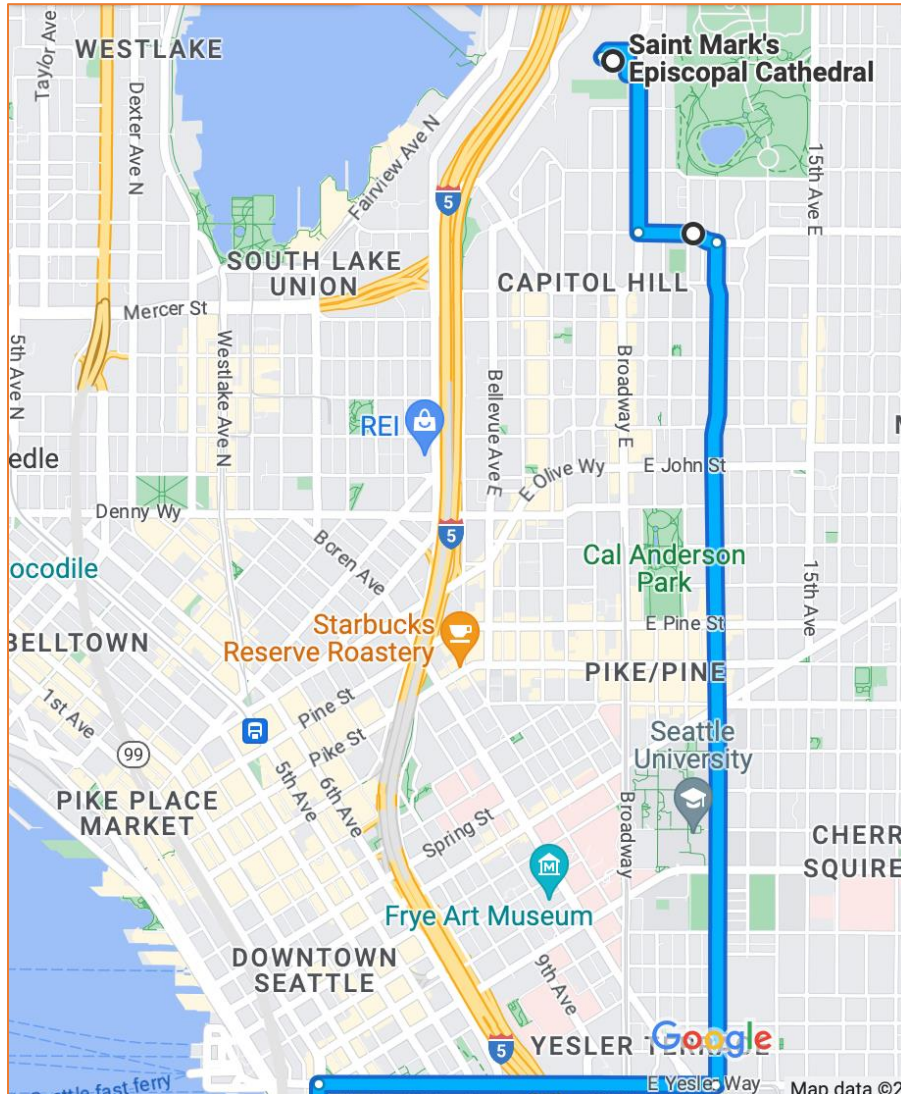

# Part 1: SMC to Yesler

# Part II: Yesler to Downtown and West Seattle Lower Bridge

## Part III: Jack Block to Alki Beach